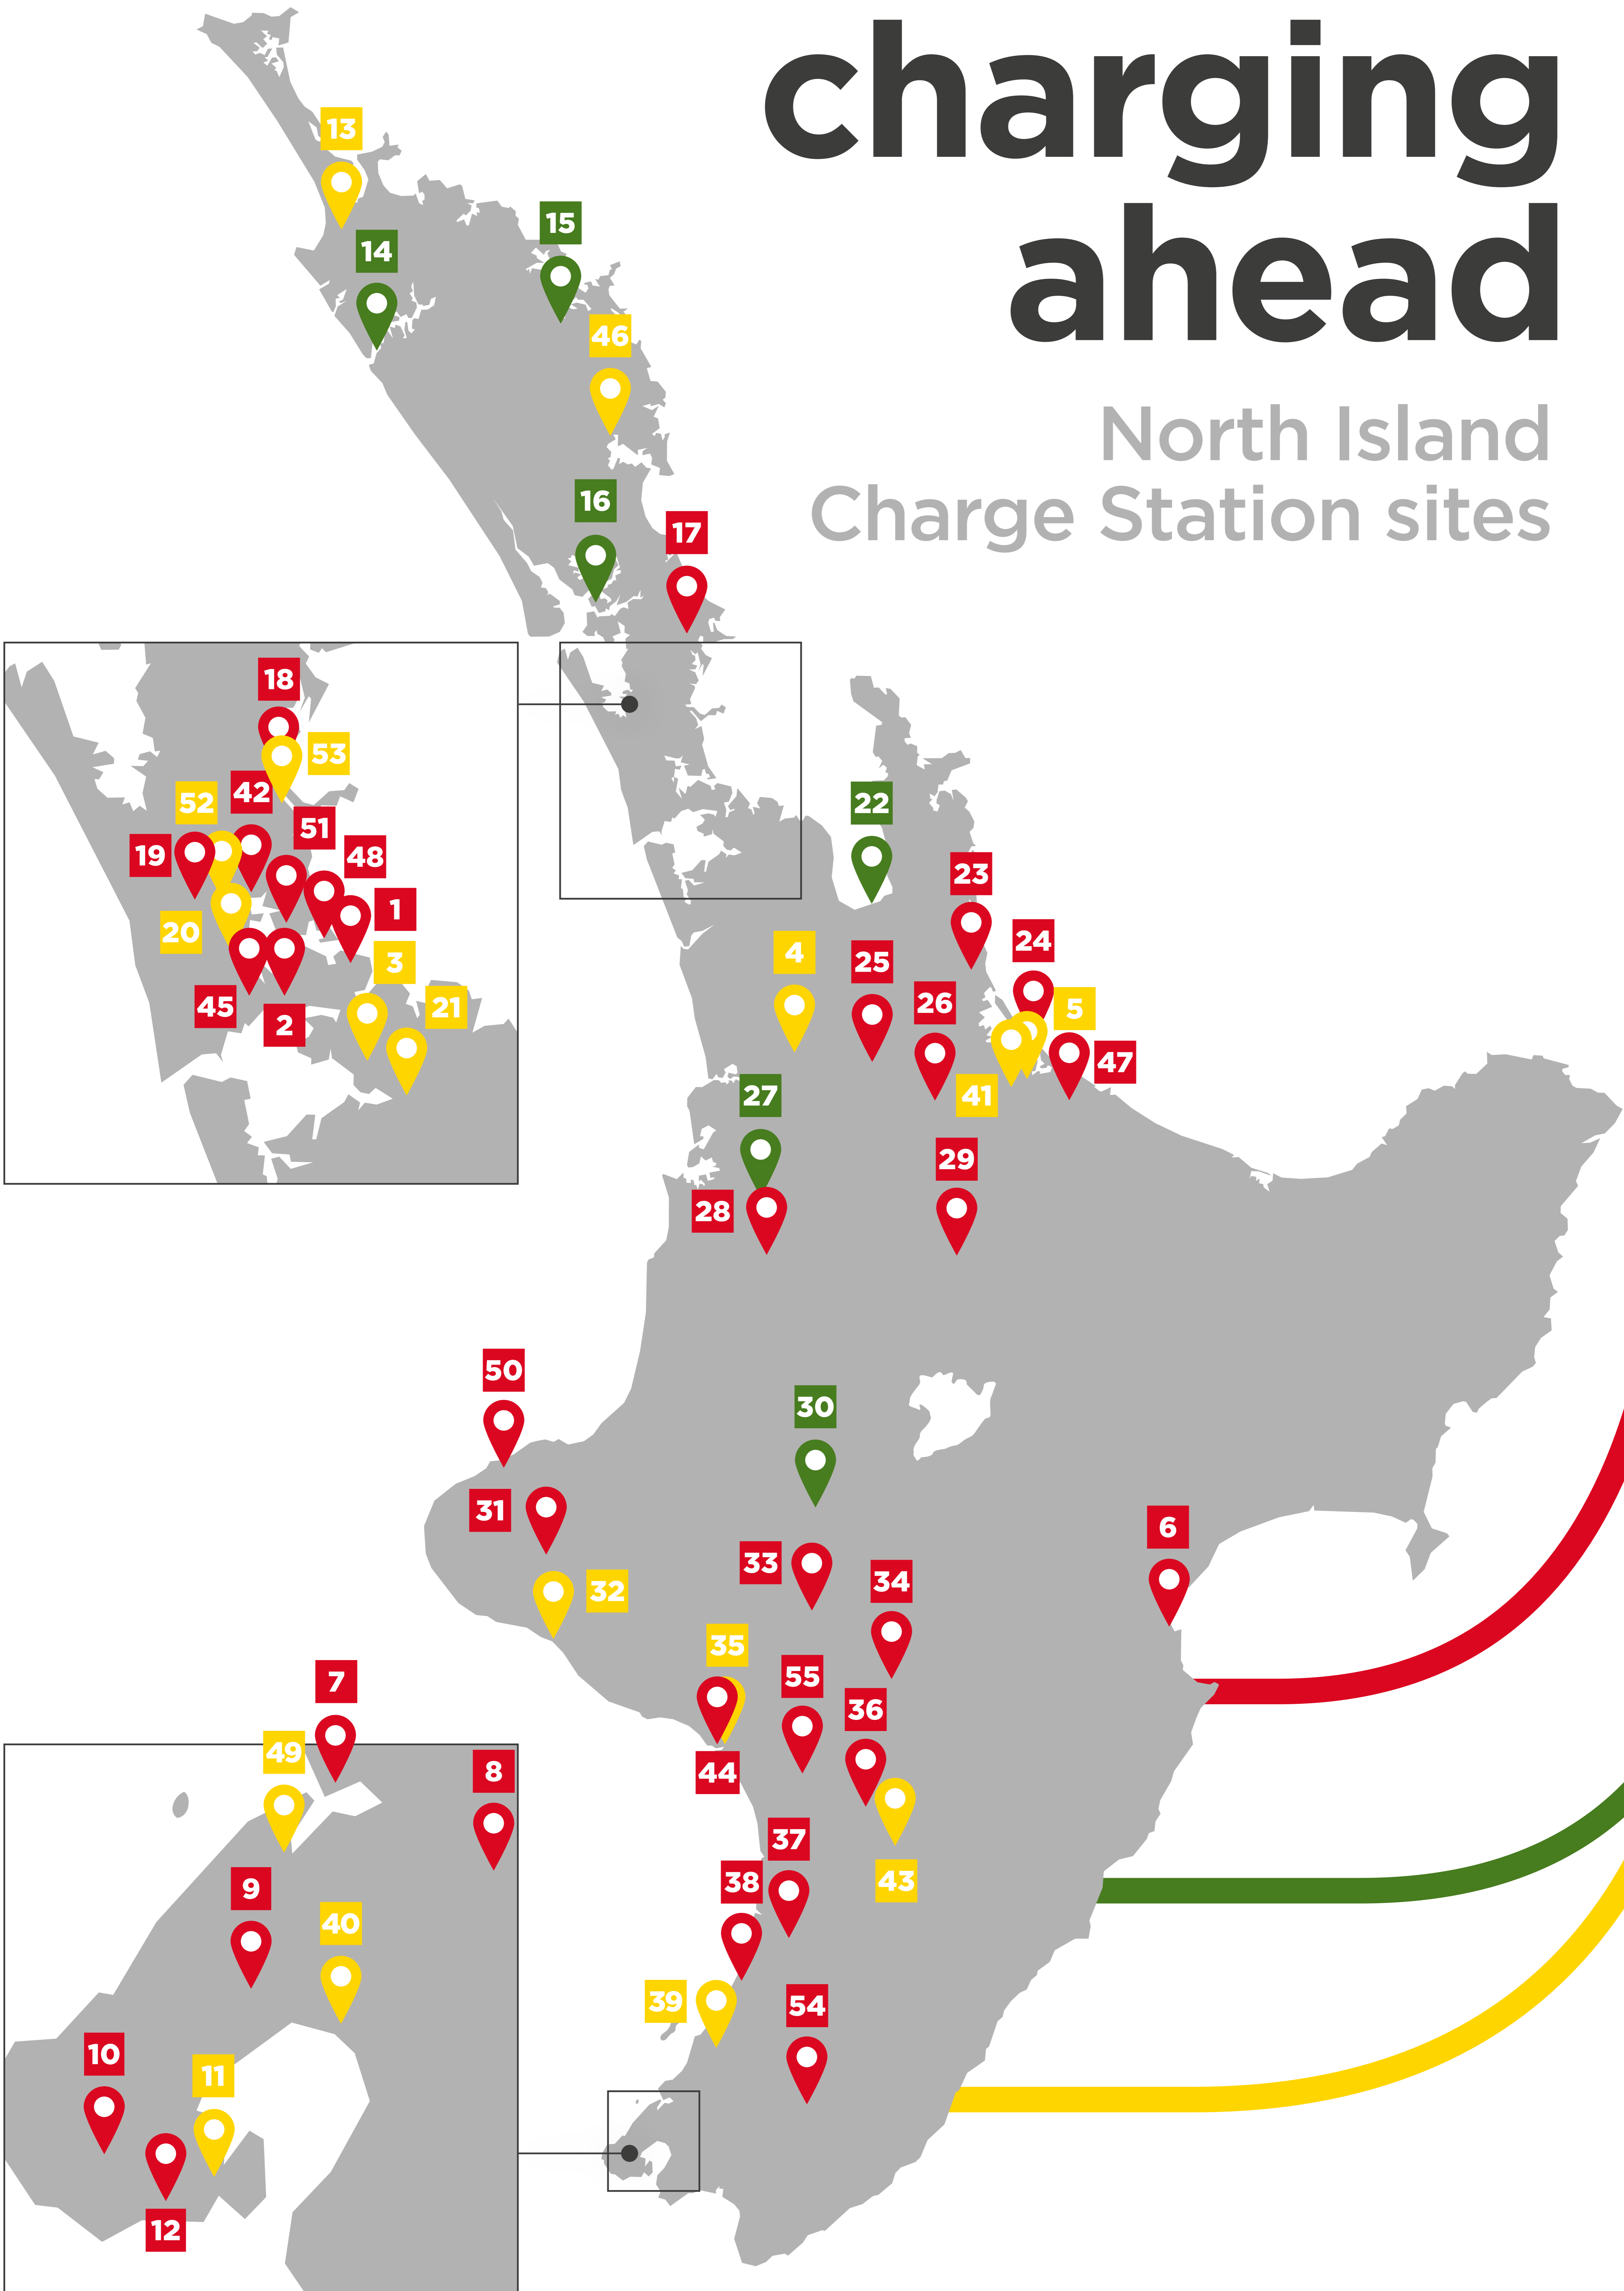

Foodstuffs charging ahead

North Island
Charge Station sites

Foodstuffs charging ahead

North Island charge station sites

1	New World	Eastridge, Auckland	41	PAK'nSAVE	Tauranga
2	New World	Mount Roskill, Auckland	42	New World	Hobsonville, Auckland
3	PAK'nSAVE	Manukau, Auckland	43	PAK'nSAVE	Palmerston North
4	PAK'nSAVE	Mill St, Hamilton	44	New World	Whanganui
5	PAK'nSAVE	Tauriko	45	New World	New Lynn, Auckland
6	New World	Greenmeadows, Napier	46	PAK'nSAVE	Whangarei
7	New World	Mana, Wellington	47	New World	Te Puke
8	New World	Silverstream, Wellington	48	New World	Devonport, Auckland
9	New World	Churton Park, Wellington	49	PAK'nSAVE	Porirua
10	New World	Karori, Wellington	50	New World	New Plymouth
11	PAK'nSAVE	Kilbirnie, Wellington	51	New World	Birkenhead, Auckland
12	New World	Island Bay, Wellington	52	PAK'nSAVE	Westgate, Auckland
13	PAK'nSAVE	Kaitaia	53	PAK'nSAVE	Silverdale, Auckland
14	Four Square	Opononi	54	New World	Carterton
15	Four Square	Kawakawa	55	New World	Marton
16	Four Square	Kaiwaka			
17	New World	Warkworth			
18	New World	Orewa, Auckland			
19	New World	Kumeu, Auckland			
20	PAK'nSAVE	Lincoln North, Auckland			
21	PAK'nSAVE	Papakura, Auckland			
22	Four Square	Coopers Beach			
23	New World	Waihi			
24	New World	Mount Maunganui			
25	New World	Morrinsville			
26	New World	Matamata			
27	Four Square	Pirongia			
28	New World	Te Kuiti			
29	New World	Tokoroa			
30	Four Square	National Park			
31	New World	Stratford			
32	PAK'nSAVE	Hawera			
33	New World	Ohakune			
34	New World	Taihape			
35	PAK'nSAVE	Whanganui			
36	New World	Feilding			
37	New World	Levin			
38	New World	Otaki			
39	PAK'nSAVE	Kapiti			
40	PAK'nSAVE	Petone, Wellington