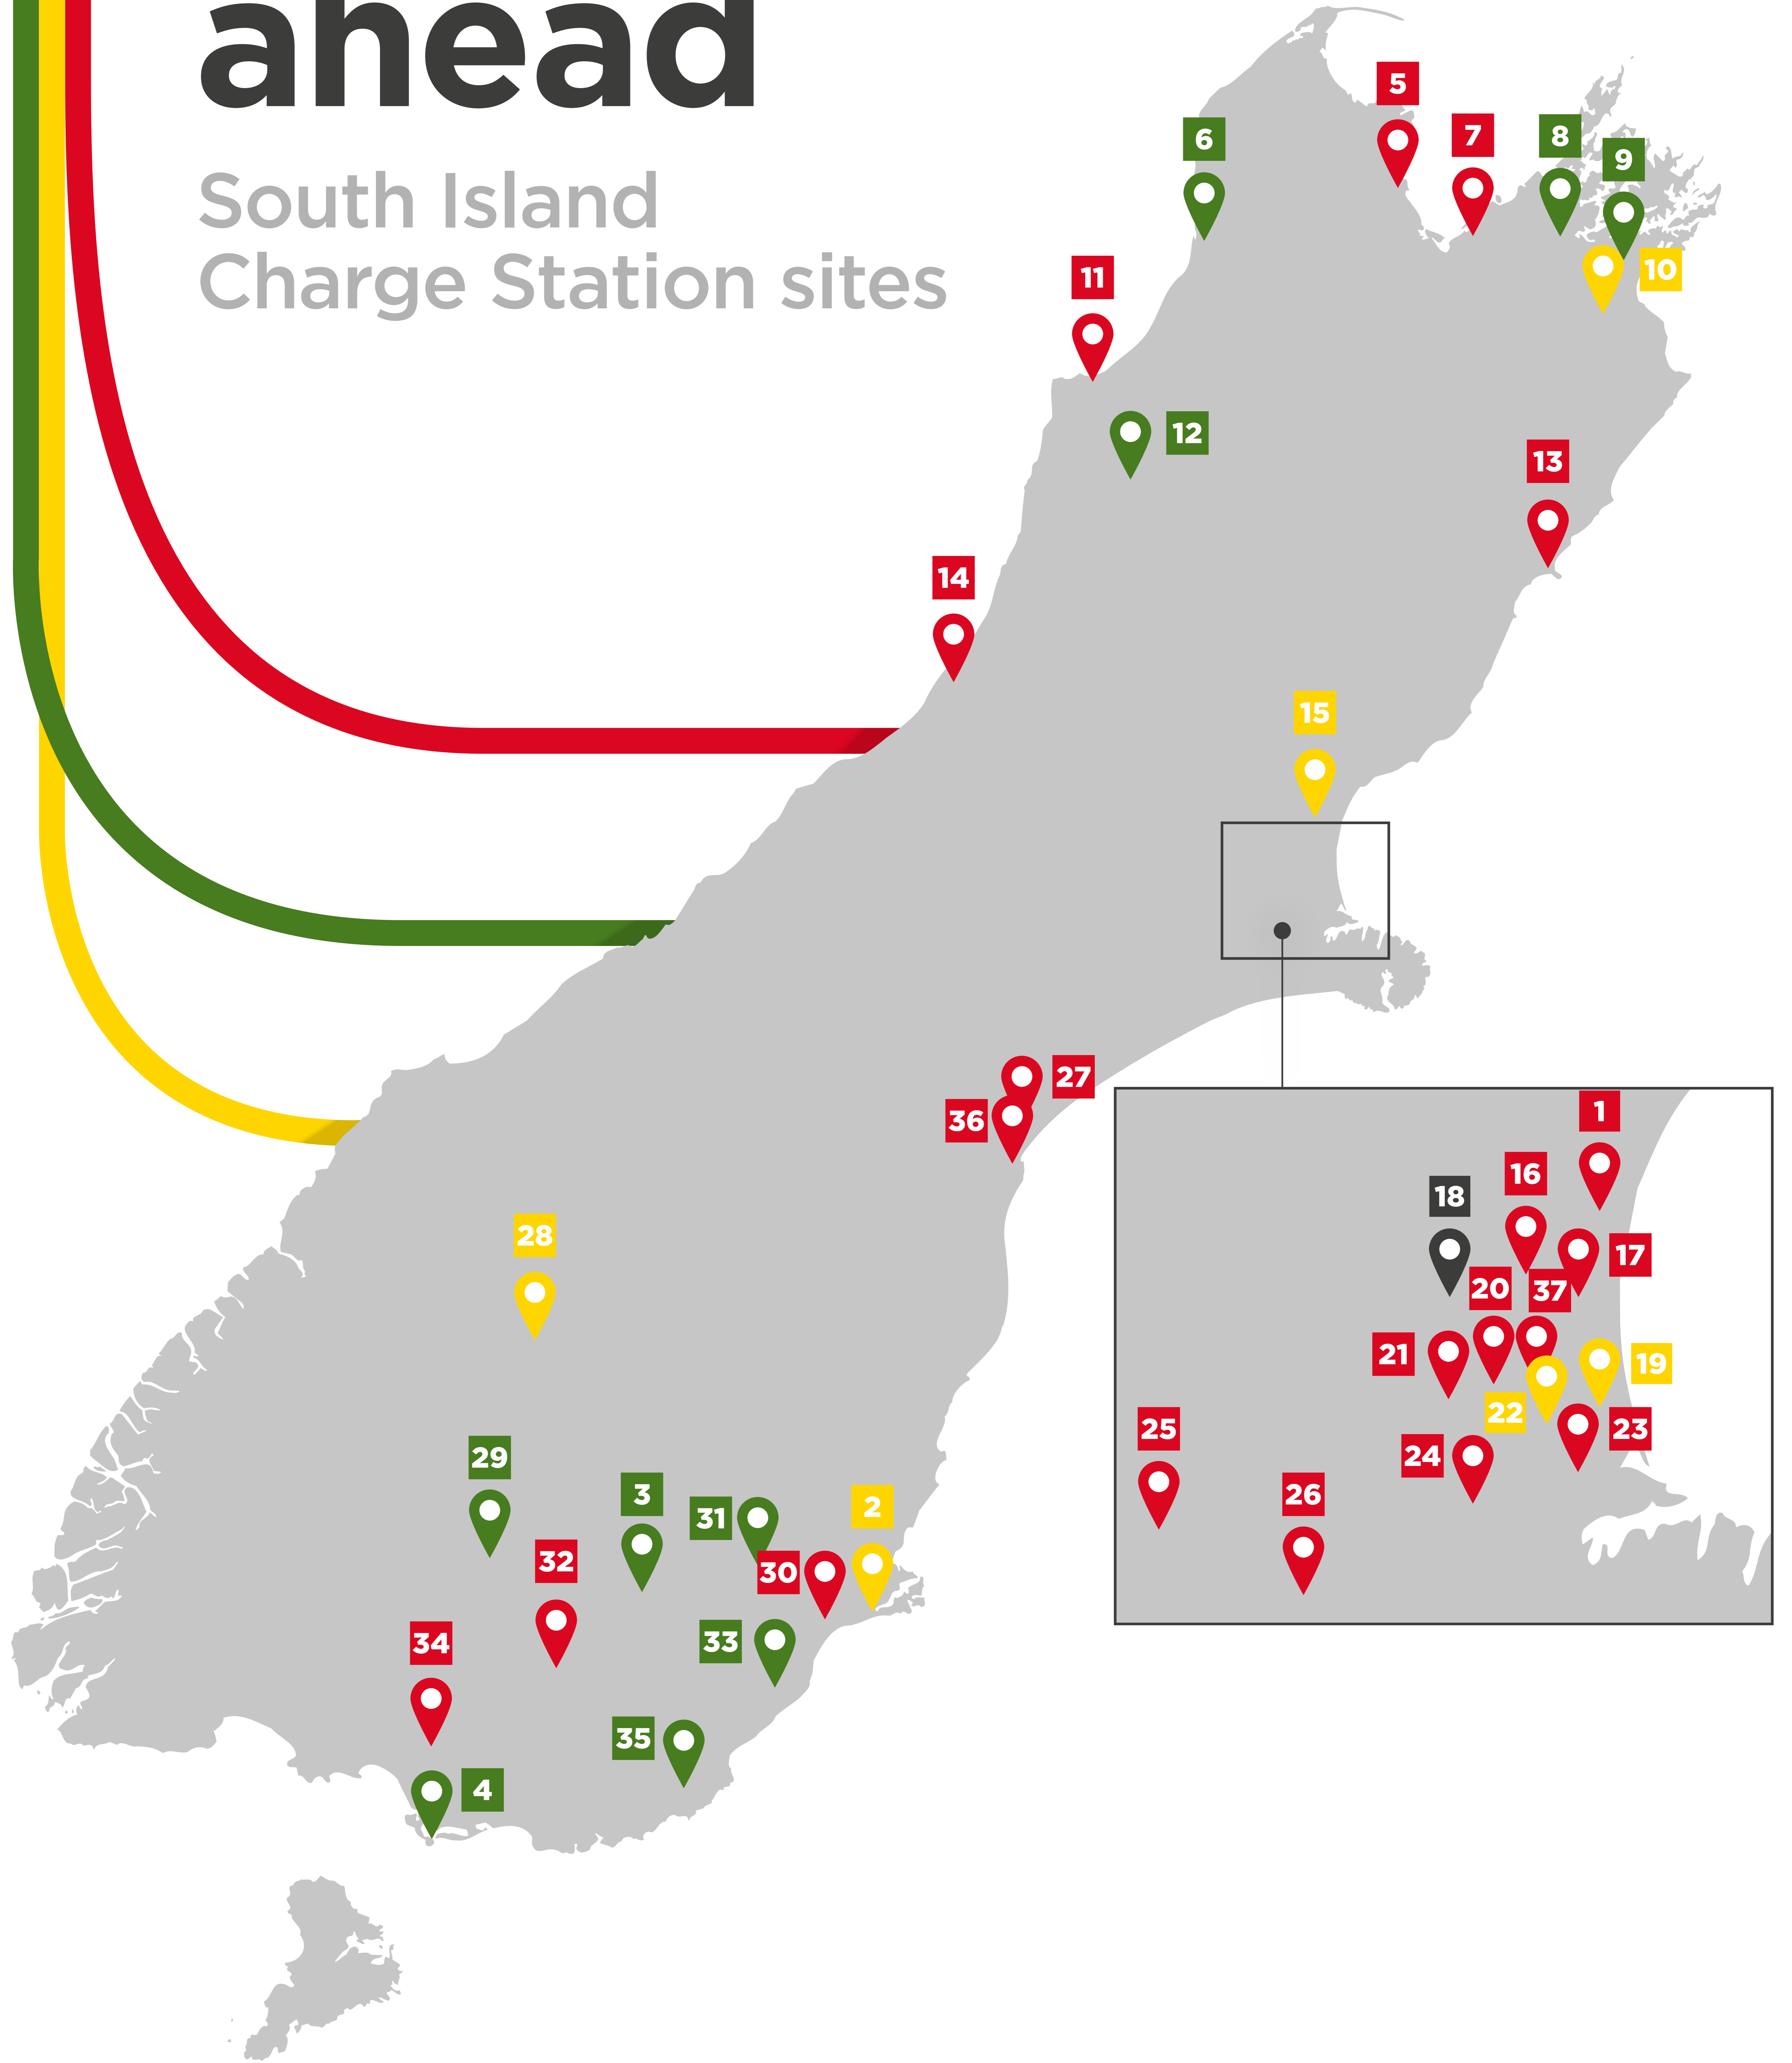

Foodstuffs charging ahead

South Island
Charge Station sites

F👤👤dstuffs charging ahead

South Island charge station sites

1	New World	Kaiapoi
2	PAK'nSAVE	Dunedin
3	Four Square	Tapanui
4	Four Square	Bluff
5	New World	Motueka
6	Four Square	Karamea
7	New World	Nelson
8	Four Square	Havelock
9	Four Square	Spring Creek
10	PAK'nSAVE	Blenheim
11	New World	Westport
12	Four Square	Reefton
13	New World	Kaikoura
14	New World	Hokitika
15	PAK'nSAVE	Rangiora
16	New World	Northwood, Christchurch
17	New World	Marshlands, Christchurch
18	Raeward Fresh	Harewood, Christchurch
19	PAK'nSAVE	Wainoni, Christchurch
20	New World	Fendalton, Christchurch
21	New World	Ilam, Christchurch
22	PAK'nSAVE	Moorhouse, Christchurch
23	New World	St Martins, Christchurch
24	New World	Halswell, Christchurch
25	New World	Rolleston, Christchurch
26	New World	Lincoln, Christchurch
27	New World	Temuka
28	PAK'nSAVE	Queenstown
29	Four Square	Lumsden
30	New World	Mosgiel
31	Four Square	Lawrence
32	New World	Gore
33	Four Square	Milton
34	New World	Winton
35	Four Square	Owaka
36	New World	Timaru
37	New World	Durham Street, Chistchurch